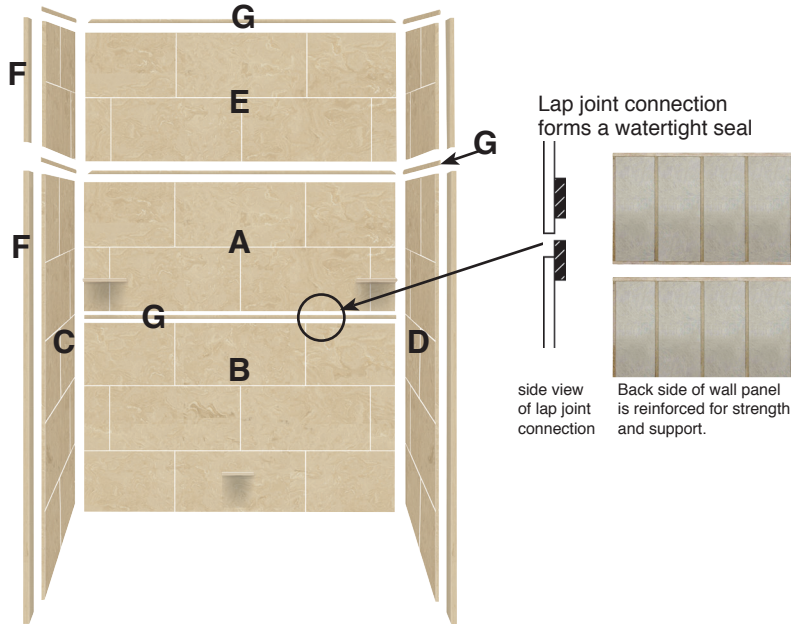

60" x 32" tub walls RBE 6026

INSTALLATION NOTES:

This product is to be installed according to the installation guide supplied with shower walls. This product designed to be installed over clean, smooth tile, waterproof drywall or cement board. If installing directly over tile, remove all loose pieces and fill for a consistent, smooth substrate.

REMODEL

F. Outside Edge Trim

Outside Edge Trim wraps around shower wall for finished look

G. Bullnose Trim

The solid surface bullnose molding used along the top edge of the walls and at backwall lap joint is contoured for easy fitting.

	MODEL #	DESCRIPTION
A	RB606U	Upper Back Wall (1 panel)
B	RB606D	Lower Back Wall (1 panel)
C	RE326L	Left End Wall (1 panel)
D	RE326R	Right End Wall (1 panel)
E	X6022	Extension Wall Kit

OPTIONS: ACCESSORIES

Available for on-site installation. Must be ordered separately. See Accessories Specification for further information.

Product Information

MODEL NO.	BATH DOOR	
	MAXIMUM WIDTH	MAXIMUM HEIGHT
RBE6026	57-1/2"	60"