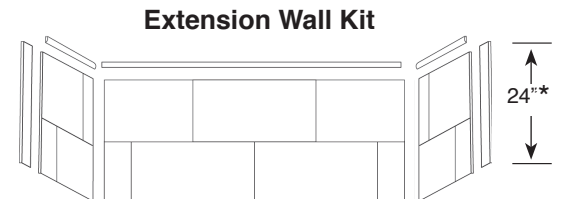

To Be Specified: Pattern/Color (see below)

12 x 24" Subway Tile Pattern / Colors

☐	91 White Carrara
☐	92 Silver Mocha
☐	94 Sand Mountain
☐	96 Almond Sky

Plain / Colors

☐	01 White
☐	08 Biscuit
☐	67 Matrix Khaki
☐	86 Sea Shore