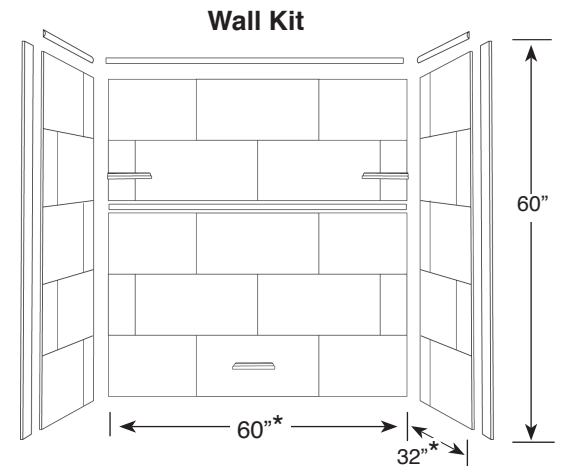

To Be Specified: Pattern/Color (see below)

12 x 24" Subway Tile Pattern / Colors

☐	91 White Carrara
☐	92 Silver Mocha
☐	94 Sand Mountain
☐	96 Almond Sky

Plain / Colors

☐	01 White
☐	08 Biscuit
☐	67 Matrix Khaki
☐	86 Sea Shore